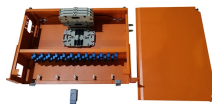

Lebanese Customs Brokerage Agent Fiber Optic Splice Box 12 Cores

Lebanese Customs Brokerage Agent Fiber Optic Splice Box 12 Cores

The 12 Port Fiber Distribution Box can connect up to 2 optical cables, providing space for distributors and 12 fuses. It is equipped with 12 SC adapters and can work in outdoor environments.

Discover 12 core fiber joint enclosures with IP68 waterproof rating, ABS+PC material, and horizontal/vertical designs for FTTH aerial networks.

It features 2 input cable glands for cables up to 12 mm and 12 output ports for drop cables up to 3 mm, with a splice capacity of 12 fibers. The box supports both 1x4 and 1x8 PLC splitters for flexible signal ...