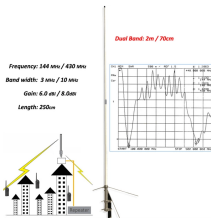

One of the largest LV electrical switch and socket makers in the world. Manufacturer of high-performance tools and equipment, specializing in reliable solutions for the electrical and utility ...