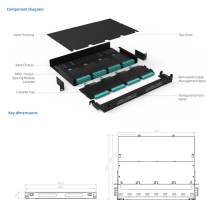

Provides flexible addressable control of twelve 20A circuits or channels via mechanically-latched relays. Module accepts intelligent capsule for DALI upgrade.