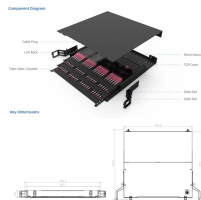

The Olson range of Lighting Distribution Units are designed & manufactured in the UK. Constructed from Zintec steel and powder coated in white RAL9010.

When you pick exposed or concealed electrical boxes, you make a choice that impacts safety, cost, and aesthetics. Each type has its own strengths suited for specific needs.

The box body and panel are made of bent and welded metal materials. A transparent small door is embedded in the panel. There are two types of installation: open installation and concealed ...

5. [Reliable Protection]: Our Distribution Protection Box is designed to provide reliable protection for your circuit breakers. Its universal compatibility and construction make it suitable for a wide range of ...

When choosing long-lasting electrical lighting distribution boxes, you need to think carefully about the technical specs, the surroundings, and how the boxes will be used in the long run.

Engineered for modern electrical and solar installations, the Concealed Distribution Box 10×14 provides a reliable, sleek solution for safe circuit management. Ideal for embedding into walls, this flush-mount ...