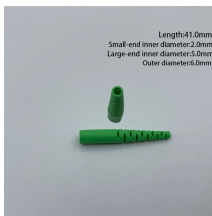

Lithuanian 720-core fiber optic distribution frame

Lithuanian 720-core fiber optic distribution frame

Code: Classification PRODUCTS Optical Communication Equipment FTTX Optical Fiber Distribution Cabinet keywords PRODUCTS Optical Communication Equipment FTTX Optical Fiber Distribution ...

ODF720C Optical Distribution Frame 720 Core 60 Tray Chassis Item No.: 01052 OEM & ODM Accepted Request Quote

AOA Tech Optical Distribution Frame is used for cable inlet, grounding, and fixing between the terminal end and pigtail. Cable fixation and grounding function.