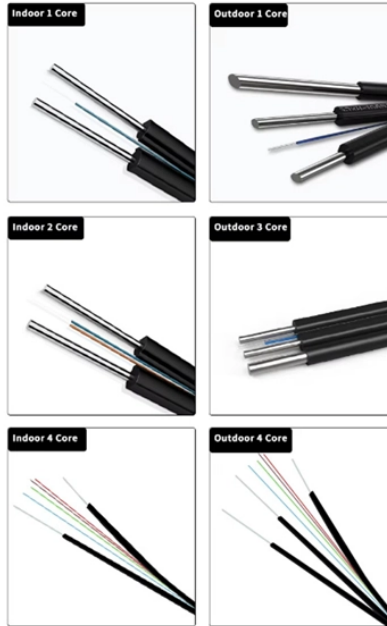

# Lithuanian wholesale fiber optic terminal box 8 cores

Various specifications optional

## Lithuanian wholesale fiber optic terminal box 8 cores

The 8 port Fiber Distribution Box is sturdy in structure, lightweight in size, and ...

The 8 port Fiber Distribution Box is sturdy in structure, lightweight in size, and easy to install. It can be installed on walls or utility poles, and its waterproof cover ensures maximum moisture protection, ...

FTTH 8 Core Outdoor Fiber Distribution Terminal Box Terminal Box is made of high-quality ABS material. It is widely applied to the splicing and distributing variable optical cables.

2 Cores Fiber Socket 4 Cores Fiber Socket Fiber Terminal Box 2 Cores Terminal Box 4 Cores Terminal Box 6 Cores Terminal Box 8 Cores Terminal Box 12 Cores Terminal Box 16 Cores Terminal Box 24 ...