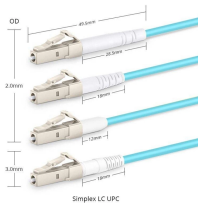

Compare solid, perforated and ladder trays, choose materials & finishes, and match fittings plus accessories for complete installations. Request drawings & a quote.

Cable trays and baskets are designed to help support and route cable bundles in an organized manner along ceilings or walls. Shop for cable tray systems now.