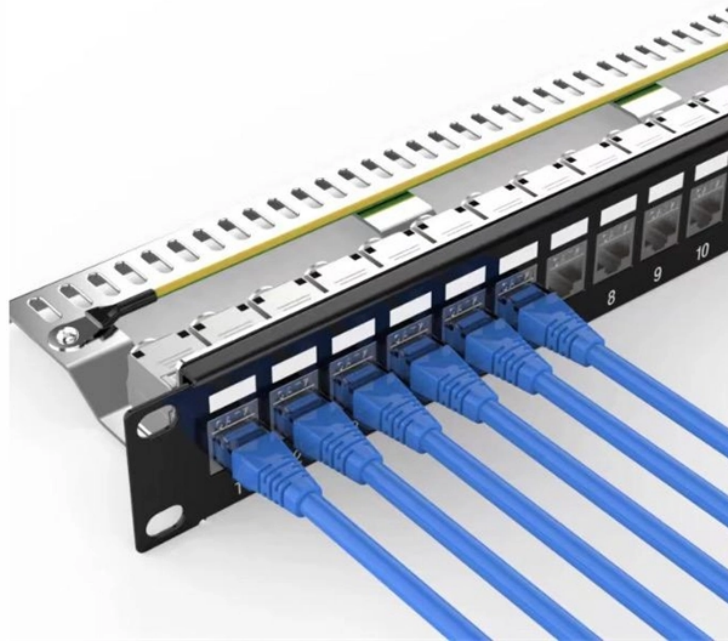

Long-span cable tray accessories

Long-span cable tray accessories

Refers to the approximate height of a cable tray used for specifying. Selecting a specific height will show cable trays with that height, as well as cable tray accessories compatible with that height.

For cable tray applications lacking sufficient space for the number of supports required for standard-length sections, choose T& B Cable Tray long-span AH1-8 series aluminum cable tray in 40-foot (12.2 ...

Cable trays and baskets are designed to help support and route cable bundles in an organized manner along ceilings or walls. Shop for cable tray systems now.

Perforated Cable Tray System. Channel Cable Tray System. Ladder Cable Tray System. Mesh Cable Tray System. PVC Cable Trunking. Long-Span Cable Tray System. Energy-Conservation Cable Tray ...

Shop for Cable Tray & Accessories at Rexel Fire Alarm Control Cable, Type FPLP-MC, 2 Conductors, 14 AWG Conductor And Ground, Solid Copper, Outside Diameter: 0.47 IN ...

Submittals for cable ladder and tray Eaton's submittal builder tool for B-Line series cable ladder and tray allows you to easily filter, select and download straight section, fitting and accessory submittals.