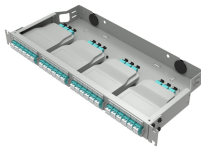

Low Loss Terminal Box for Safe Cities

ABB Installation Products provides the highest-quality, most versatile, innovative and comprehensive line of metallic, non-metallic, indoor, outdoor, weatherproof, and floor boxes from the Steel City®, ...