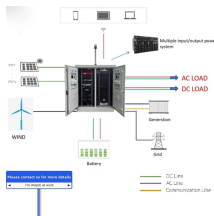

A complete line of low-voltage power distribution equipment, from the service entrance to panel boards, for the building infrastructure market.