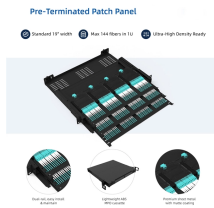

Luntai Fiberglass Cable Tray

Luntai Fiberglass Cable Tray

Fiberglass Ladder Type Cable Tray, 9 Inch High x 24 Inch Wide x 20 Feet Long. Also known as: A9X1-24-240.

Microsoft Bing Homepage daily quiz questions and their answers

Cable tray and ladder systems Fiberglass cable ladder and cable channel tray Eaton's fiberglass cable tray is approved by the American Bureau of Shipping (ABS) Building and Classing Steel Vessels 4-8 ...

With unmatched quality and service, we offer a variety of styles, materials and finishes available to support virtually any commercial and industrial cable management application requirement.

Made from the highest quality pultruded materials, our Fiber Reinforced Polymer (FRP) cable tray is extremely durable and resistant to chemical attack, with a proven record of performance in the most ...