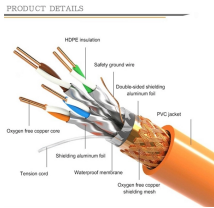

With unmatched quality and service, we offer a variety of styles, materials and finishes available to support virtually any commercial and industrial cable management application requirement.

Made from the highest quality pultruded materials, our Fiber Reinforced Polymer (FRP) cable tray is extremely durable and resistant to chemical attack, with a proven record of performance in the most ...