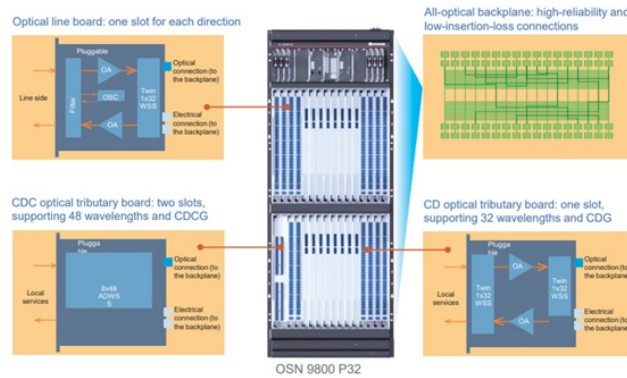

Madagascar Industrial Gateway 100Mbps Switch

Madagascar Industrial Gateway 100Mbps Switch

TSW010 Ethernet switch offers the most affordable way to extend network connectivity to multiple Ethernet devices. Five 10/100 Mbps Ethernet ports ensure stable and reliable connectivity, sufficient ...

The TRENDnet 8-Port 10/100Mbps PoE Switch (TPE-S44) is a robust networking solution featuring 4 PoE ports and 4 fast Ethernet ports, delivering a total of 30W PoE power. With a 1.6 Gbps switching ...

Moxa provides a wide range of industrial Ethernet switches that feature industrial-grade reliability, network redundancy, strengthened security, easy management, and competitive price-to ...

Mini 5-Port Gigabit Ethernet Switch - Industrial-Grade Unmanaged Network Switch with 12-48VDC Power Input, Din-Rail or Wall Mount, Fast Connection, Plug and Play, Rugged Metal Case

This Mini Industrial 4 Port 10/100/1000Mbps Gigabit Ethernet PoE+ Switch with SFP Port supports 10/100/1000Base-T and 100/1000Base-X SFP Port. The Ethernet port supports both half-duplex and ...