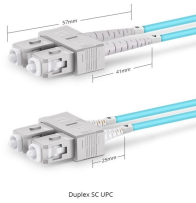

Magnetic magnet for household electrical distribution boxes

Magnetic magnet for household electrical distribution boxes

U.S. GENERAL 5-Outlet Magnetic Power Strip with Metal Housing and 2 USB Ports, Orange This item has an average rating of 4.8 stars from 3590 reviews. [Click to see all reviews](#)

Electrical Box Magnets from RATEC have been used for many years in the precast concrete industry and have proven their worth in practice. Through the combination of rubber bodies with integrated ...

With our unique process integrating magnets and rubber forms, almost any shape can be achieved. Easy insertion and removal of the electrical boxes assures efficient and streamlined work processes.

This electrical box magnet is composed of rubber, iron and magnet. Rubber parts match the size of the electrical box and avoid the concrete grout goes inside the electrical box.

Huge Catalog · In Stock · Ships Today

This combination of double-sided strip magnets and angle iron fixture can be used to hold an electrical box in place on a form wall during placement of the concrete.

The blind mark magnetic drywall electrical box locating tool is a great time saver. It allows you to locate and cut out openings for electrical boxes without measuring or using guesswork.