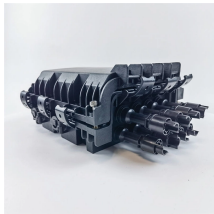

## Main Distribution Box Metering Device

Our catalog offers a comprehensive look at innovative solutions, including single and group meter sockets, meter mains, and CT-rated enclosures. Download our full catalog or jump to a specific section.

Some Meter Main Combos can be shipped to you at home, while others can be picked up in store. Get free shipping on qualified Meter Main Combos products or Buy Online Pick Up in Store today in the ...

All ReliaModTM main modules are suitable for service entrance applications and consist of N3R outdoor enclosures and horizontal bussing and connectors to allow meter modules to be added to the left ...

Our unique meter socket base is installed without any fasteners - reducing chances for hot spots, easily replaceable, and improves connection to vertical bus. Mains and modules slip together quickly, ...