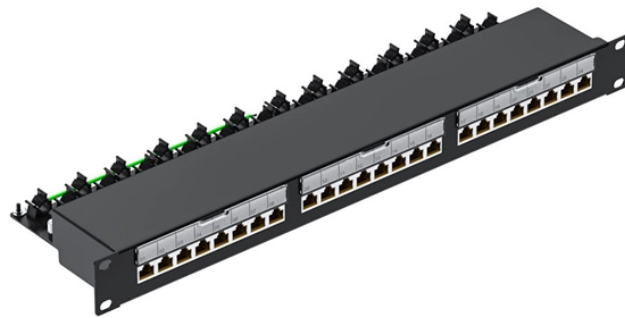

Maldives Perforated Trough Cable Tray

Maldives Perforated Trough Cable Tray

Explore all types of cable trays—ladder, perforated, basket, solid, and channel. Learn their uses, materials, pros, cons, and key differences.

CH& Q - Cable Tray Bundle Cable Tray + Connector + Screw Brand: CH& Q Model: GC01-03 Color: Silver Material: Metal Includes: #55548 - Galvanized Cable Tray - x1 #52534 - Connector - x2 ...

Coupler Plate Used to join two cable trays in a straight line, ensuring proper alignment and structural continuity.

Out of stock JUCE INO HD Cabel Tray Elbow with Cover 1.5mm x 90D MVR 2,070.00 + JUCE GI Rubber Lined Pipe Clamp 1 1/4 Inches (Range: 39-46mm)

Its lightweight yet durable structure allows for easy installation, while the U-shaped edge design ensures cable safety. With multiple material and surface treatment options, it is built to withstand demanding ...

Our newly launched Perforated Cable Tray features a profile design with rolled flange and ribs. This innovative construction provides exceptional stability, preventing cable sagging and ensuring secure ...