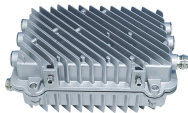

## Manufacturer s 4-core optical cable terminal box

The FTTH 4 Core DIN Rail Terminal ATB-D4-SC is a compact and efficient fiber optic termination box designed for FTTH networks. With 4-core capacity and SC adapter compatibility, it is ideal for ...

The 4-core fiber termination box provides a stable, protective joint between optical cable and distribution pigtails at the end of fiber cables. It is typically used in cabling work area subsystems. The cable ...

Optical termination box for outdoor usage with a capacity of four cores with SC simplex adapters, and eight cores with LC duplex adapters. IP66 protection.

This product is suitable for the indoor cable's termination and fixation of user's cable and pigtail splicing. It meets the needs of traditional transmission network.