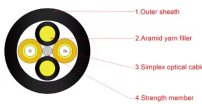

It can complete the access and port output of fiber optic, provide devices for fixing, ...