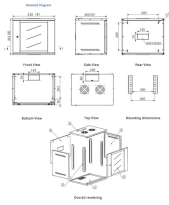

Integrate our touch screen display panels in smart hospitality system, transforms every corner of the hotel public areas (lobby, meeting rooms, and hallways) intelligent lighting and climate control, optimizing ...

It automatically turns a boat's navigation lights on and off based on ambient light conditions (e.g., at dusk or in reduced visibility), without any action from the operator.