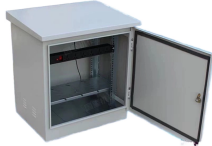

West Port Cable Tray is a prominent manufacturer and cable tray suppliers in UAE and the wider Middle East region. With over five years of industry expertise, we offer diverse solutions, including Cable ...