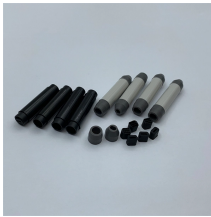

Aluminum ceilings offer durability, ease of installation, and a sleek appearance. Find inspiration from aluminum ceiling images, including false ceilings, suspended grids, and strip ceiling systems.

Our aluminium baffle system combines lightweight aluminium baffles with open-space suspension to create dynamic ceiling designs. Perfect for modern architectural projects, this system amplifies ...

Flexible mounting arrangements for ceiling or interior wall applications. All panels come standard in 12" lengths. Acoustical performance utilizing perforations and sound absorbing materials. Third party ...

Ceiling panels with BIOBLOCK Plus performance resist the growth of odor and stain-producing bacteria as well as mold and mildew on the ceiling panel surface. ...

Available in two types, Tongue and Groove (T& G) and Reveal, Linear Alumiline Metal ceiling system planks are offered with standard 8' and 10', as well as custom lengths, and are an excellent choice ...

Huijue engineering specific Fiber optic

The matte PE aluminum composite panel ceiling is designed for interior architectural spaces. The ceiling system focuses on surface consistency, lightweight structure, and practical installation, offering a ...