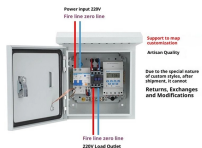

This 6U Network IT Cabinet Can Be Wall-Mounted Or Self Standing And Is Great For Organizing Your Networking Equipment. It Has Key Locked Removable Side Panels For Easy Access, Along With A ...

Tidy-Net Cabinet 18U 600X600 Swing Type (Double Section) Wall Cabinet, Networking

Product Wiring Diagram

Purchase this product now and earn 1,863 Points!