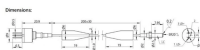

CSU76600734 - Stago - ES114 tray closed 60x70mm L=3m 1mm stainless steel AISI 304.