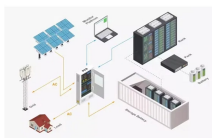

Shop for Cable Tray - Hangers at Platt 8 inch C bracket Used in ceiling or wall installations Patented FAS style attachment secures tray without nuts and bolts Used in ceiling or wall installations Can be ...