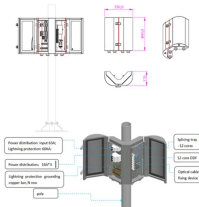

Metal Large Span Cable Tray Manufacturer

Metal Large Span Cable Tray Manufacturer

Large span cable trays are designed to support heavy cable loads across long distances without intermediate supports. Made from high-strength galvanized steel or stainless steel, these trays ...

Our aluminum, I-beam ladder cable trays feature 3-inch tangents and are using connectable with our fittings and accessories. Aluminum ladder cable trays benefit from being lightweight and resistant to ...

1075KWHH ESS

There are a large number of cable tray fittings that are made compatible with each type of tray. These fittings help in maintaining support of the cable tray system. Shop our collection of cable tray ...

This product line is designed for applications with extremely heavy loads and long spans. Tray systems are available in lengths of 30, 40 and 50 feet to accommodate 30-50 foot support spans.

Snake Tray has been designing and manufacturing cable trays (cable management systems), power distribution and enclosures since 1996! Our goal is to provide our customers with cost-effective ...