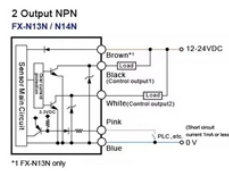

Metal cable trays and trough-type cable trays