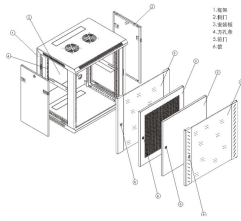

New from MonoSystems, this versatile cable tray system is available in a broad range of NEMA and CSA load classes. Trough Tray provides overhead protection and concealment for a wide variety of ...

Cablofil steel trough trays provide the strength and security required when then need to limit cable access is of primary importance.

Using a unique joining method that mechanically locks components together without fasteners or heat, this wiring trough ships completely assembled to save both time and labor.

Our cable tray systems securely hold and protect cables and come in many models and sizes, solid bottom and ventilated.