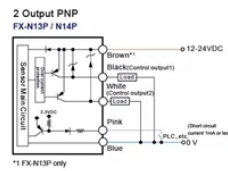

Metal cable trays and trough-type cable trays