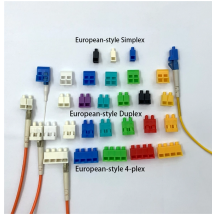

The bus bars are metal strips or bars that connect the main power supply, circuit breakers, and other components inside the electrical panel box. They provide a conductive path for electrical current to

...