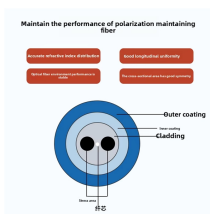

With the increasing digitization and requirement for high-speed networking, the ...