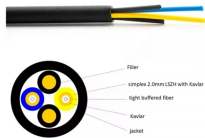

100A Main Circuit Panel 8 - ea 20A 125V Duplex Receptacles Protected by a 20A 125V GFCI Circuit Breaker. 2 - ea 50A 125/250V CS6369 Receptacle for feeding Spider Boxes. All encased in a 2" ...