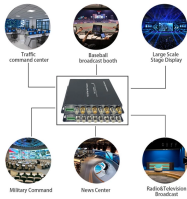

Explore Chennuo Electric's range of high and low voltage complete sets, designed to ensure the reliable operation of power systems. Our solutions cater to a wide range of applications, offering stability and ...