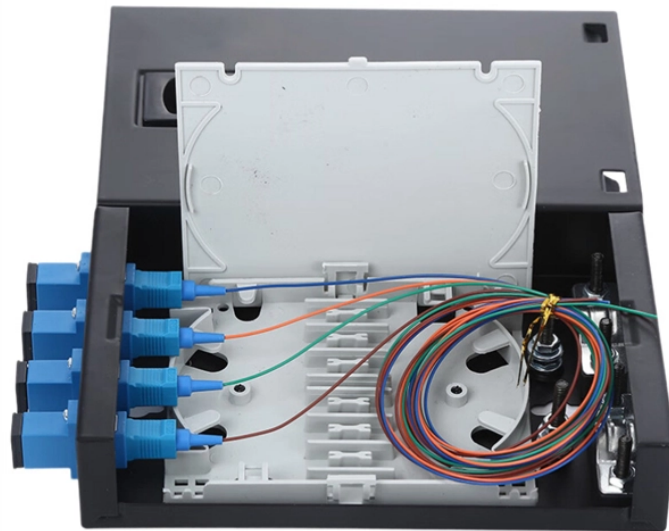

Modular boxes and distribution boxes

Modular boxes and distribution boxes

Custom power distribution boxes are engineered to meet your specific power management needs. Our boxes feature modular designs with flexible input/output configurations, high-quality circuit protection, ...

Support your connected infrastructure needs with DIRT electrical. Our pre-wired, modular distribution system offers a way to streamline your project today and tomorrow. Pre-mounted and terminated ...

Whether it's for energy distribution or multimedia connections, these boxes offer a secure and adaptable solution. Available in 16- and 32-module base options, they can be customized to your needs thanks ...

The Conair Bulk Distribution Boxes systems are designed with modular construction for easy expansion in the resin materials handling operations.

Built with heavy-duty materials, our boxes withstand demanding environments while ensuring consistent power delivery. Our modular designs make expansion and customization simple, allowing you to add ...

Electrical distribution boxes for modular power distribution and installation. Flexible distribution solutions for industrial and building electrical infrastructure.

Efficient, flexible modular zone distribution for power, voice, and data under raised floors.