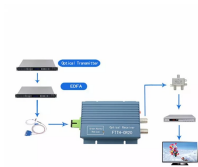

Molded Reinforcing Bar Cable Tray

Molded Reinforcing Bar Cable Tray

This kit allows you to connect two straight sections of cable tray to extend your cable management application along the wall, floor or ceiling of your data center, network closet or industrial space.