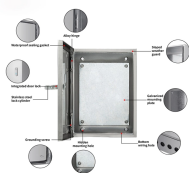

Straight section ladder tray shall be prefabricated structures made from fiberglass reinforced plastic, consisting of two longitudinal members (side rails) connected by transverse rungs, meeting all the ...

For additional specifications and details, refer to the fiberglass cable tray section of the B-Line series cable tray catalog.

Monaco Distributors FRP Cable Tray & Cable Ladder Systems are a cost-effective alternative to metal solutions in corrosive environments. With no ongoing maintenance our system is supplied with both ...

Eaton's B-Line series metallic cable ladder systems are designed to provide superior strength to weight ratio while providing a lower total installed cost cable management solution.

Tray fiberglass system are classified into two type, ladder type and channel type. Ladder type is a prefabricated fiberglass structure consisting of two longitudinal side rails connected by individual ...

This process offers speed and consistency - making it the best method for producing high-volume linear fiberglass products that require constant cross sections.

Besides, FRP channel cable tray and FRP ladder type cable tray are also available with cover. For further security, covers are used where cable protection is required or desired.