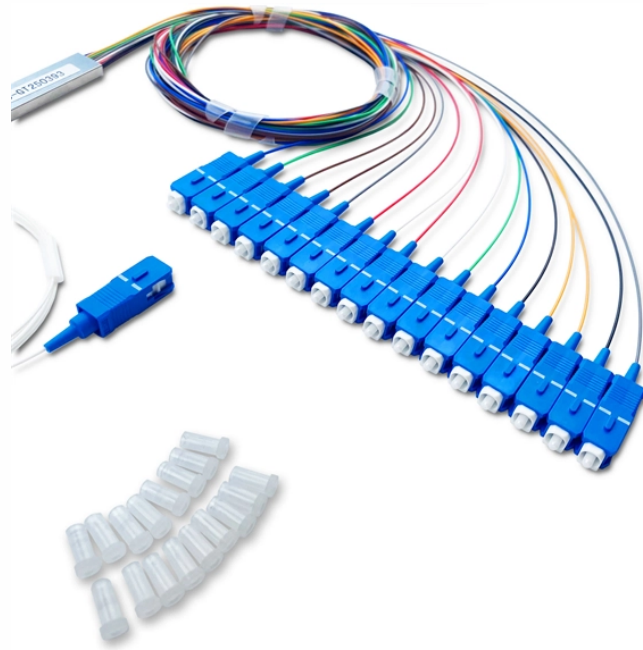

Monitoring power distribution box enclosure model

Monitoring power distribution box enclosure model

The Energy Box allows power and environmental data to be monitored and ...

Combine a B& R data cabinet with Enlogic power distribution and you have a smart rack capable of providing the information you require. B& R can preconfigure your smart rack by wiring sensors and ...

Provides intricate power insights with dual-level monitoring at both the input and individual outlet, bringing unparalleled control over your energy distribution.

Beat the competition with our enclosure and case system, distinguished by its simplicity, assembly-friendliness and versatile functions.

A complete guide to PV combiner boxes, covering structure, safety protection, monitoring, IP ratings, selection principles, and future smart trends. Learn how advanced combiner ...

Eaton Metered Input rack PDUs give you remote monitoring capabilities and provide access to your power data whenever you want it, wherever you are. You also can monitor your critical equipment ...

The Energy Box allows power and environmental data to be monitored and displayed at the rack or remotely for easy viewing and maintenance. The Energy Box is a standalone unit with Over IP ...

Its high-precision measurement (error <math><0.1\%</math>), industrial-grade protection (withstand voltage 6kV), and open compatibility (MODBUS protocol) provide low-carbon and safe intelligent solutions for various ...