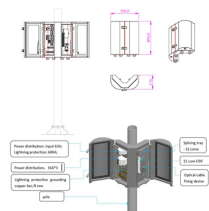

The purchase of distribution boxes must meet the security inspection quality and qualified products. The purchase of leakage protectors must be products designated by the state or officially approved by ...