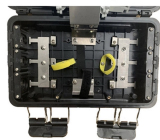

Patch Panel is a long-term solution that can provide high-density port connectivity solutions for 4x10 Gbps, 100 Gbps, 2x100 Gbps, 4x100 Gbps, 400 Gbps, 2x400 Gbps, and 4x400 ...

Modular Fiber Patch Panel Module 12 Ports also named Optical Distribution Frame "ODF" is a frame used to provide cable interconnections between communication facilities, which can integrate fiber ...