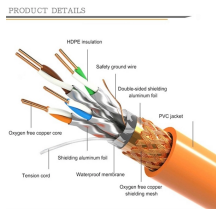

Multimode 24-port terminal box

Multimode 24-port terminal box

The 24F Terminal Access Box is a multi-purpose fiber terminal that can be splice-ready with pigtails or with one or two splitters, serving up to 24 SC ports. It is suitable for FTTx applications in multi ...