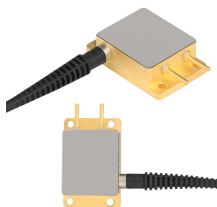

Municipal Secondary Distribution Box

Municipal Secondary Distribution Box

A distribution box is a small concrete or plastic junction box installed between your septic tank and drain field that splits outgoing wastewater evenly across multiple leach lines.

Choose from 5 heights to set your inlets and outlets on each side. It also comes complete with the only seal on the market that accepts 2", 3", 4" smooth wall and corrugated pipe. No more different fittings ...

Modular zone distribution system for raised floors, improving cable management and installation.

The distribution box, also known as the D-box, is a junction box positioned between the tank and the drain field. Its primary function is to evenly distribute the septic tank effluent (wastewater) from the ...