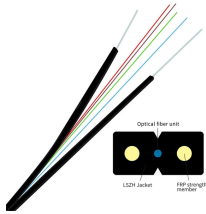

Plastic septic distribution boxes are light weight for easy installation and provide longer life when compared to concrete. Shop our septic distribution box options today!