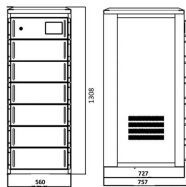

These KDM enclosure models follow stringent NEMA standards and provide exceptional weatherproof, waterproof, and dustproof protection. They are available in various IP55, IP65, IP66, IP67, NEMA ...