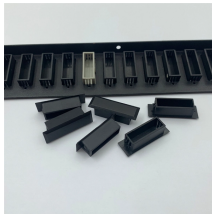

Cables should be routed on the rear sides of the rack using cable management accessories attached to the rear of the rack's vertical channels or in cable management channels on the sides of the rack.