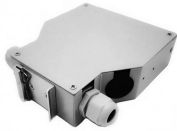

In 1798, a British sea captain spotted a speck of land while sailing in the South Pacific Ocean. He dubbed it "Pleasant Island." But today, the island is known as Nauru. It's the third ...