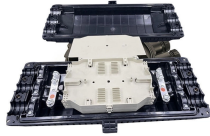

Nauru Tray-type Cable Tray Accessories

There are a large number of cable tray fittings that are made compatible with each type of tray. These fittings help in maintaining support of the cable tray system. Shop Graybar's collection of cable tray ...