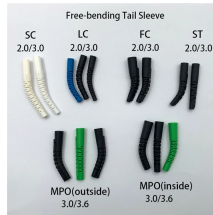

We deliver custom power distribution solutions to meet the demands of modern manufacturing for automotive, food processing, heavy industry, and more. Our systems provide scalability, safety, and ...