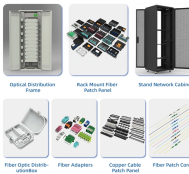

Cable ladder trays have side rails with rungs that allow cable to enter and exit at any point along the span. Wire mesh cable trays are lined with wire mesh and may be cut or bent to accommodate ...