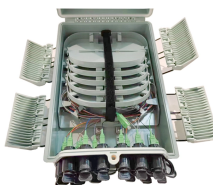

Cable Tray, Ladder Type, Aluminum, 9 Inch Rung Spacing, 12 Inch Wide, 12 Foot Long