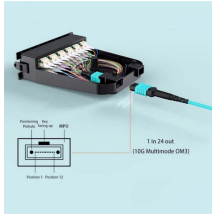

Network Egress Core Switch

Network Egress Core Switch

Comprehensive guide to Core, Distribution, and Access Switches. Roles in the network and important parameters explained.

Core switches form an integral part of this framework, ensuring efficient communication and data transfer between multiple networks. Often regarded as the backbone of a computer ...

This guide breaks down exactly what a core switch does, how it fits into the three-tier network model, and the exact device-count thresholds that dictate when your business actually ...

Define the core switch—the central, high-speed backbone required for aggregating and routing massive volumes of enterprise network traffic.

What Is a Core Switch in Networking?
Understanding the Backbone of Your Network A core switch in networking serves as the high-capacity backbone, centralizing data flow and ...

Core Switch vs. Edge Switch: What's the Difference? Core switches and edge switches are two essential components that play distinct roles in the functioning of a network. This article ...

It is a powerful backbone switch in the center of the network core layer, which centralizes multiple aggregation switches to the core and implements LAN routing. The normal edge switch is in ...

Discover what a Core Switch is, its pivotal role in network architecture, and how it boosts performance and reliability in your data infrastructure.