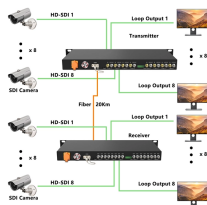

In a nutshell, a rack diagram (aka visual layouts show detailed rack elevations) is a graphical representation of your network's rack or cabinets. You can see all the equipment within a ...

Plan, organize, and document a rack of network equipment with a rack elevation diagram.

Overview
What do you want to do?
Create a rack diagram
Generate equipment reports
A rack diagram helps make quick work of designing and documenting a rack of network equipment.
W...
With Microsoft Visio, you can quickly build a rack diagram from equipment shapes that conform to industry-standard measurements. The shapes are designed to fit together precisely, and their connection points make them easy to snap into place.
See more on support.microsoft.com/smartdraw

By following these steps and creating a rack elevation diagram, you can effectively manage and maintain your network equipment, reduce downtime, and improve troubleshooting efficiency.

Use Miro's intuitive rack diagram tool to plan, visualize, and optimize complex IT setups — including network and server layouts. Get started for free.

Creating a rack diagram can help you plan and organize your equipment in an optimal fashion. SmartDraw has a number of rack drawings and elevations included that you can easily edit and ...

This comprehensive rack elevation drawing serves as the blueprint for equipment placement, cable management, and resource allocation within your rack infrastructure.