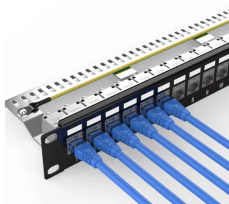

Time to rack up your favorite gear! Simply assemble the frame with the included hardware and a screwdriver, attach the shelves, then secure leveling feet or mount the wall.

Product Description 19" NETWORK CABINET used M12& ast;70 adjustable feetDescriptions The cabinet feet mount on standard 19" racks or cabinets and provided a steady ...

In just a few steps, users can securely attach the Pingo Feet to their racks and achieve a perfectly leveled setup. For added convenience, it's designed to align easily, saving time during setup.

Upgrade your server stability with our top 7 adjustable feet picks. Discover durable, leveling solutions designed to secure and balance your network cabinet.