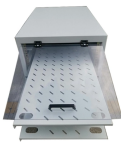

Network Rack Mounting Feet

Network Rack Mounting Feet

Time to rack up your favorite gear! Simply assemble the frame with the included ...

COLD ROLLED STEEL: Durable 4 Post 19in open frame rack designed for ventilation with 42U mounting height and 1320lb (600kg) weight capacity ...

COLD ROLLED STEEL: Durable 4 Post 19in open frame rack designed for ventilation with 42U mounting height and 1320lb (600kg) weight capacity (stationary); 3 install options included: casters, ...

Store your server or networking equipment in these server racks and cabinets in free-standing and wall-mount options and open and closed designs.

Time to rack up your favorite gear! Simply assemble the frame with the included hardware and a screwdriver, attach the shelves, then secure leveling feet or mount the wall.

Product Description 19" NETWORK CABINET used M12& ast;70 adjustable feetDescriptions The cabinet feet mount on standard 19" racks or cabinets and provided a steady ...

In just a few steps, users can securely attach the Pingo Feet to their racks and achieve a perfectly leveled setup. For added convenience, it's designed to align easily, saving time during setup.

Upgrade your server stability with our top 7 adjustable feet picks. Discover durable, leveling solutions designed to secure and balance your network cabinet.