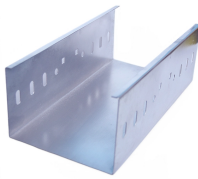

Network Rack Mounting Feet

Network Rack Mounting Feet

Time to rack up your favorite gear! Simply assemble the frame with the included ...

COLD ROLLED STEEL: Durable 4 Post 19in open frame rack designed for ventilation with 42U mounting height and 1320lb (600kg) weight capacity ...

COLD ROLLED STEEL: Durable 4 Post 19in open frame rack designed for ventilation with 42U mounting height and 1320lb (600kg) weight capacity (stationary); 3 install options included: casters, ...

Store your server or networking equipment in these server racks and cabinets in free-standing and wall-mount options and open and closed designs.

Time to rack up your favorite gear! Simply assemble the frame with the included hardware and a screwdriver, attach the shelves, then secure leveling feet or mount the wall.

Product Description 19" NETWORK CABINET used M12& ast;70 adjustable feetDescriptions The cabinet feet mount on standard 19" racks or cabinets and provided a steady ...

In just a few steps, users can securely attach the Pingo Feet to their racks and achieve a perfectly leveled setup. For added convenience, it's designed to align easily, saving time during setup.

Upgrade your server stability with our top 7 adjustable feet picks. Discover durable, leveling solutions designed to secure and balance your network cabinet.