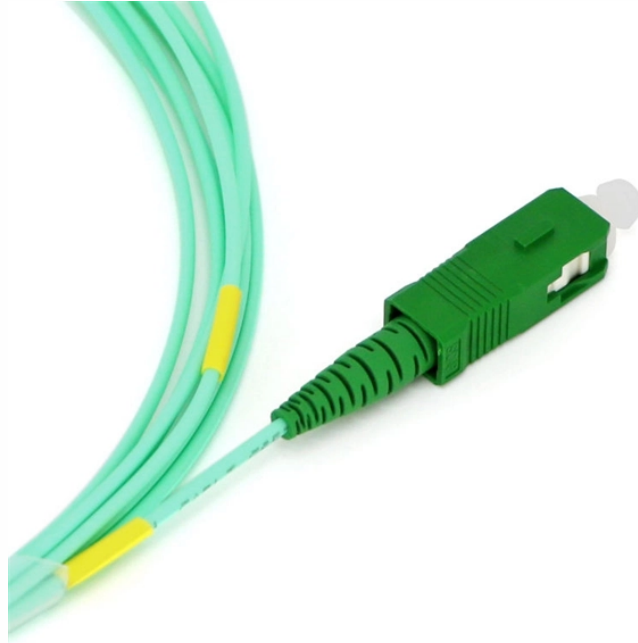

Network patch panel modeling

Network patch panel modeling

This is a fully detailed model of a 1U rackmount 24-port category 6 UTP ethernet patch panel for network setups. The model includes detailed RJ45 sockets, patch blocks, and a rackmount panel.

Step-by-step guide to building a reliable Ethernet patch panel system in server rooms. Follow TIA standards, avoid common mistakes, and ensure 10G performance.

This is a fully functional 1x6 patch panel for keystone jacks, created because some spare jacks were on hand and a compact patch panel was needed for an internet router fed by a DSL internet connection.

The patch panel diagram helps technicians and network administrators understand the layout of the patch panel and the connectivity between different devices. In an Ethernet patch panel diagram, ...

Free CAD+BIM Blocks, Models, Symbols and Details Free CAD and BIM blocks library - content for AutoCAD, AutoCAD LT, Revit, Inventor, Fusion 360 and other 2D and 3D CAD ...