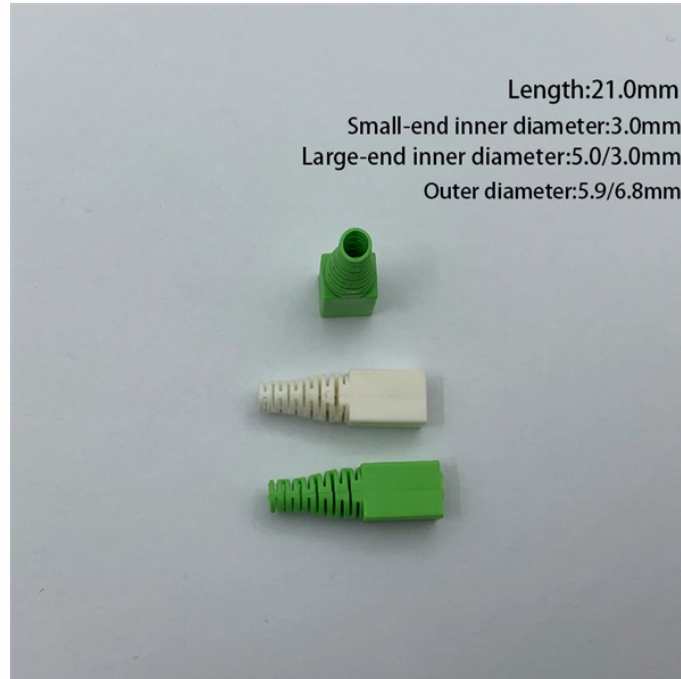

New Nicaraguan Imported MEMS Optical Switch Wholesale

New Nicaraguan Imported MEMS Optical Switch Wholesale

Orbray's MEMS (Micro Electro Mechanical System) Optical Switch are designed a small footprint package with providing low insertion loss, flat wavelength dependence loss (WDL), low polarization ...