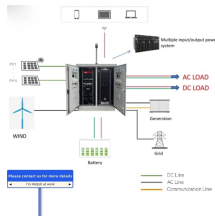

FDG CABLE TRAY ng; Power, Data, and Audio Visual. A quick and easy system to install without the need for specialised tools or equipment, makes it a first choice for Comm solution that works for your ...