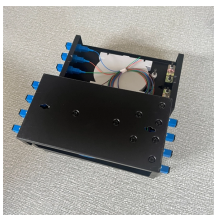

Live news, investigations, opinion, photos and video by the journalists of The New York Times from more than 150 countries around the world. Subscribe for coverage of U.S. and international...