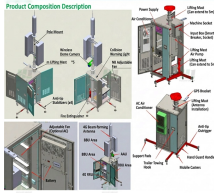

Stern Cable Trays offer strong, easy-to-install cable management for electrical & data cabling. Durable steel trays for commercial & industrial projects. Buy online now from Equip Supply New Zealand.

Mesh Cable Tray 55x100x3000mm - Stainless Steel Item: GRM55-100VA4301 Login to see prices