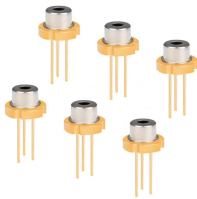

New Zealand fiber optic junction box manufacturer

Overview

PLP is a worldwide designer, manufacturer and supplier of high quality cable anchoring and control hardware and systems, fiber optic and copper splice closures, and high-speed cross-connect devices. The Fibre Optic Cabinet - Double Door by Cable-Ways is designed for extreme broadband solutions, offering a fully configurable setup for passive and active equipment. With capacity for 288 - 576 terminations, it supports fibre and copper terminations as well as media conversion equipment such as. PROPATCH Fibre Optic Termination Box For 6SC Duplex and LC Quad Outdoor Box. PROPATCH 12 Cores FTTH Splicing Box. Experts in fiber and wireless communications, Hexatronic Training presents hands-on training and cutting-edge online education. We consider the smallest details in product.

New Zealand fiber optic junction box manufacturer

Cable Junction Box – 125x100x40mm deep, incl terminals (4 pole 32Amp) – IP55 Item: OBO-A184 Login to see prices

DYNAMIX Lockable Indoor/Outdoor Fibre Termination Box. 12x position 12x Splice, SC Simplex/LC Duplex, IP56, UV Resistant

Dynamix FWEIP48 Lockable Indoor/Outdoor Fibre Termination Box. 48 position SC Simplex. IP65, UVResistant.

With over 40 years of industry experience, Maser is a trusted provider of advanced technology solutions, sourced from our network of leading international suppliers across the telecommunications, ...

The OPLINX NZ Fibre Optic end to end Solution is the very best in high performance and reliability. You are locally supported with technical knowledge and experienced optical fibre network experts.

Our typical fiber terminal box are with 12 ports or 24 ports, with a size of 270mm*137mm*45mm. the fiber optic box are made of cold rolling steel and the surface of the box use the technique of dim blowing ...