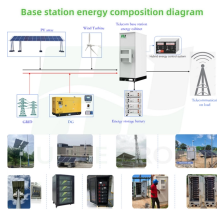

Explore fibre optic solutions including cabinets and fibre boxes for reliable network management in New Zealand. Get expert support today.

Hexatronic enables non-stop connectivity for communities in New Zealand. We offer leading-edge fiber technology and solutions for any and all conditions.